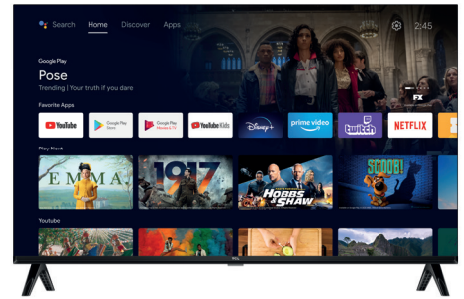

TCL

32S5400AF

PICTURE

Screen size (inches/cm)	32 / 81.3
Visible screen size : diagonal(inches/cm)	31.5 / 80
Panel resolution	-
Wide color Technology	-
HDR formats	HDR10
HDR brightness	-
Picture Performance Index*	700
Resolution	1920x1080
Curved / Curvature	-
10 bit panel	-
Dynamic contrast	Mega
Picture processing	IPQ 2.0 Engine
Ultra AR coating	-
UHD upscaling	Yes
Color management	10P & 2P calibration
Digital Noise Reduction	Yes
Film Mode	Yes

* Picture performance Index

AUDIO

Sound power	2x5 W
Dolby	Dolby Digital Plus
Sound Processing	Dolby Audio
Equaliser	Presets
Speaker type	2.0 sound system
Audio quality by	-
Speakers	Full range down
Digital Pure Sound	-
Woofers	-
Auto volume control	Yes

SMART CONTENT

Processor	Quad Core
SmartTV	AndroidTV (29 languages)
Android OS	Android R (11.0)
GuideOn (Internet EPG)	-
4K	-
Applications	Google Play Store
Social	-
Web browser	-
HbbTV	2.0.2
Smart integrated TV microphone	-
Internal memory	2.8GB / 2.1GB

CONVENIENCE

Smartphone / Tablet remote support	Yes
USB multimedia*	Yes
Caption(Subtitle)	Yes
Divx compatibility	-
Clock & On/Off timer	Yes
Game mode	Yes
Sports mode	Yes
Multipicture	PAT
Sleep timer	Yes
Hotel mode	Yes w. OTT purge
OSD Languages	59
HDMI CEC (T-link)	Full
HDMI quick switch	Yes

* USB key not included

CONVERGENCE

Bluetooth	A2DP, HID
DLNA 1.5	Yes
Wifi display (Miracast)	Chromecast & T-cast
USB HID support	Yes

CONTROL

Remote control batteries	Yes
Remote Control	RC802NU1

TUNER/BROADCASTING

DTV Tuner	DVB-T2/C/S2
Video decoding	H.265 FHD, H.264, MPEG-2
Analogue tuner	Yes
Analogue tuner systems	PAL/SECAM/NTSC (AV) BG/DK/ILL'
CI+	Yes (1.4)
EPG (DVB EIT/SI)	up to 8 days
Auto channel search	Yes
Teletext	Yes

CONNECTIVITY

HDMI	2 x 1.4
HDCP 2.2	1,4
USB	1 x 2.0
YPbPr	CVBS Optional
DVI-in (video)	-
Ethernet (LAN RJ-45)	Yes
Wifi	Built-in b/g/n 2.4Ghz MIMO
Digital Audio Out	Optical
Headphone	Yes
RF in (IEC Terrestrial/Cable)	1
RF in (F Sat)	1
Sat: Diseq / Unicable	Yes v.1.0 / No
CI slot	1
HDMI eARC/ARC	ARC HDMI2
HDMI max resolution	1080P/60Hz
Power cable	1.5 m

GAMING EXPERIENCE

HDMI 2.1 :	Features	-
	VRR / FreeSync / G-sync	-

DESIGN

Color	Brushed dark metal front
Vesa size	100 x 100 mm
Stand design	Y-foot

POWER

EEL class SDR / HDR	F / G
On mode power demand in SDR / HDR	27 / 45 W
Auto power off	Yes
Power supply	220-240V~50Hz
Standby mode power demand	0,5 W
Networked standby mode power demand	2,00 W
Peak luminance ratio	70%
Power rating	63 W
Mercury content	0,0 mg
Lead presence	Yes

DIMENSIONS & WEIGHT

Product Size	716 / 467 / 180 mm
Stand width & depth	684 / 180 mm
Product size w/o stand	716 / 424 / 7-43-77 mm
Packaging size	800 / 506 / 125 mm
Product / packaging	3,40 / 5,00 kg
Without stand	3,30 kg
EAN	5901292519773
Manual - languages number	30
Incl. 3D glasses	-